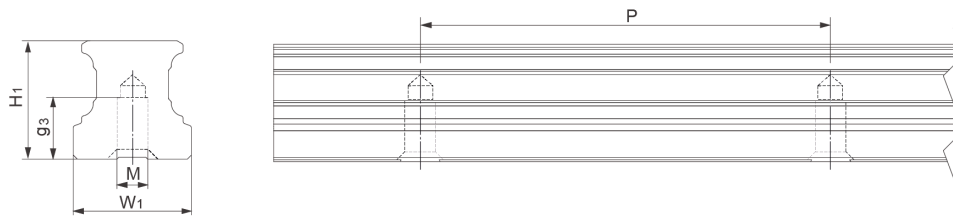

## HRU Rail

Tapped from the bottom.  
Cut to length acc. to request.  
Rails can be joint together for extra long lengths.  
Contact Rollco for more information.

Dimensions in mm.

## General Data

Designation	Length (mm)	Weight Rail (g/m)
HRU15	4000	1290
HRU20	4000	2280
HRU25	4000	3020
HRU30	4000	4380
HRU35	4000	6790
HRU45	4000	10530
HRU55	4000	14000

## Dimensions

Designation	H1	W1	M x g3	Hole Pitch (P)
HRU15	15	15	M5 x 8	60
HRU20	20	20	M6 x 10	60
HRU25	23	23	M6 x 12	60
HRU30	27	28	M8 x 15	80
HRU35	32	34	M8 x 15	80
HRU45	39	45	M12 x 19	105
HRU55	45.7	53	M14 x 24	120