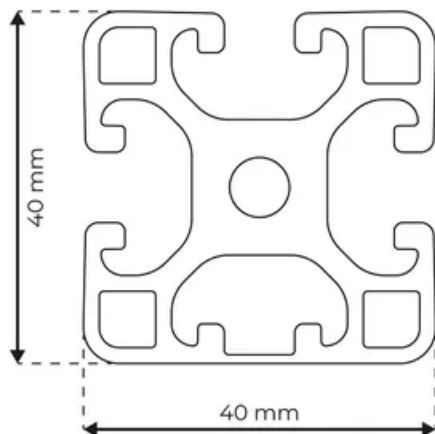

Profile 8 40x40 Light 1N

System: 40 - Slot 8
Dimensions: 40x40
Length (mm): 6000
Material Quality: Light
Profile Type: Closed

General Data

Designation	System	I _x (cm ⁴)	I _y (cm ⁴)	W _x (cm ³)	W _y (cm ³)
RP1300	40 - Slot 8	9.09	9.48	4.54	4.66

Designation	A (cm ²)	Mass (kg/m)
RP1300	6.59	1.79