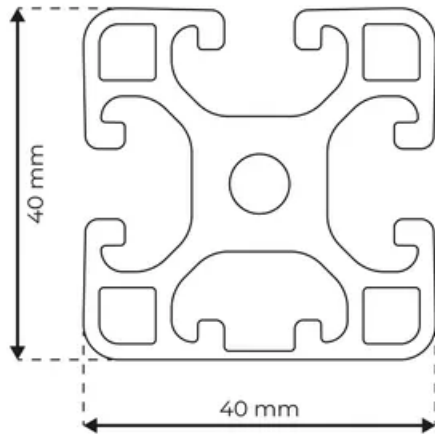

Profile 8 40x40 Light 1N

System: 40 - Slot 8
Dimensions: 40x40
Length (mm): 6000
Material Quality: Light
Profile Type: Closed

General Data

Designation	System	I_x (cm ⁴)	I_y (cm ⁴)	W_x (cm ³)	W_y (cm ³)
RP1300	40 - Slot 8	9.09	9.48	4.54	4.66

Designation	A (cm ²)	Mass (kg/m)
RP1300	6.59	1.79