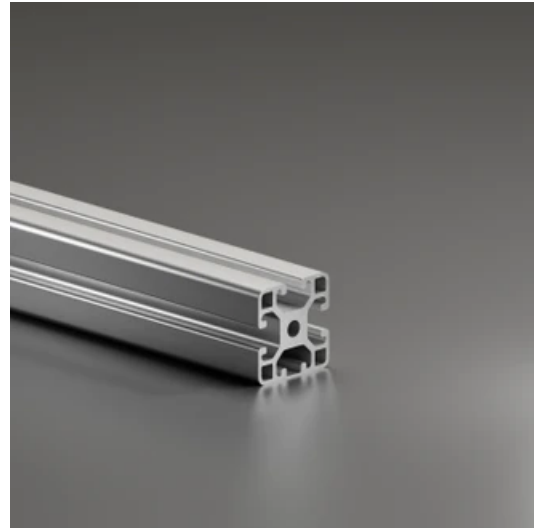

Profile 8 40x40 Light 1N

System: 40 - Slot 8
Dimensions: 40x40
Length (mm): 6000
Material Quality: Light
Profile Type: Closed

General Data

Designation	System	I _x (cm ⁴)	I _y (cm ⁴)	W _x (cm ³)	W _y (cm ³)
RP1300	40 - Slot 8	9.09	9.48	4.54	4.66

Designation	A (cm ²)	Mass (kg/m)
RP1300	6.59	1.79