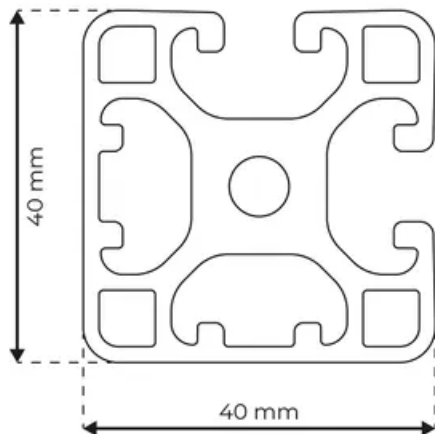

## Profile 8 40x40 Light 2N90

**System:** 40 - Slot 8  
**Dimensions:** 40x40  
**Length (mm):** 6000  
**Material Quality:** Light  
**Profile Type:** Closed

## General Data

Designation	System	I <sub>x</sub> (cm <sup>4</sup> )	I <sub>y</sub> (cm <sup>4</sup> )	W <sub>x</sub> (cm <sup>3</sup> )	W <sub>y</sub> (cm <sup>3</sup> )
RP1320	40 - Slot 8	9.5	9.5	4.68	4.68

Designation	A (cm <sup>2</sup> )	Mass (kg/m)
RP1320	6.7	1.82