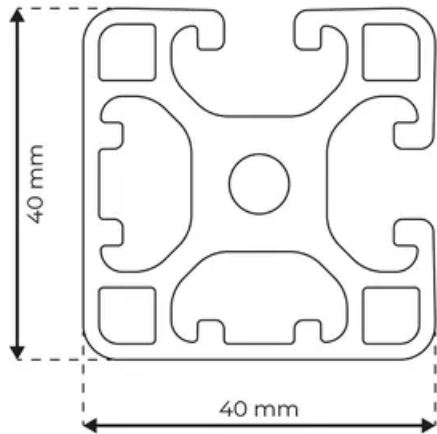

## Profile 8 40x40 Light 2N90

**System:** 40 - Slot 8  
**Dimensions:** 40x40  
**Length (mm):** 6000  
**Material Quality:** Light  
**Profile Type:** Closed

## General Data

Designation	System	$I_x$ (cm <sup>4</sup> )	$I_y$ (cm <sup>4</sup> )	$W_x$ (cm <sup>3</sup> )	$W_y$ (cm <sup>3</sup> )
RP1320	40 - Slot 8	9.5	9.5	4.68	4.68

Designation	A (cm <sup>2</sup> )	Mass (kg/m)
RP1320	6.7	1.82