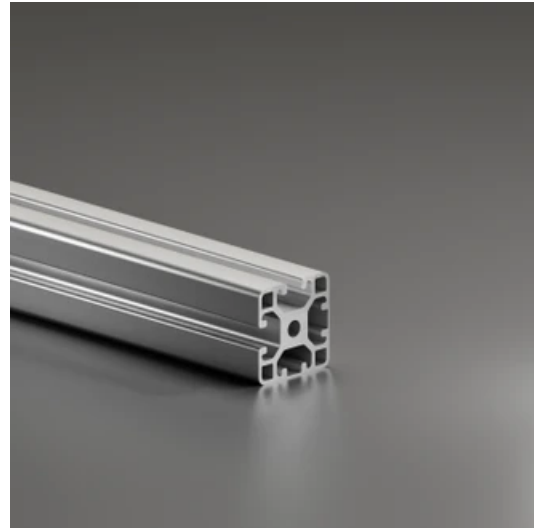

## Profile 8 40x40 Light 2N90

**System:** 40 - Slot 8  
**Dimensions:** 40x40  
**Length (mm):** 6000  
**Material Quality:** Light  
**Profile Type:** Closed