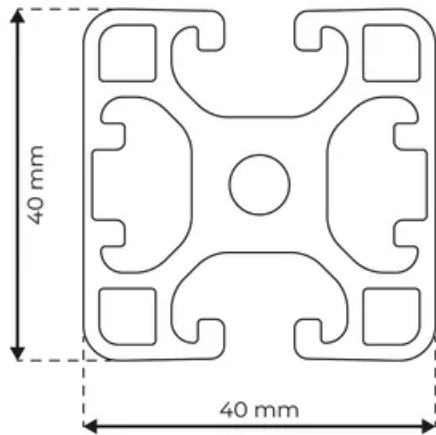

## Profile 8 40x40 Light 2N180

**System:** 40 - Slot 8  
**Dimensions:** 40x40  
**Length (mm):** 6000  
**Material Quality:** Light  
**Profile Type:** Closed

## General Data

Designation	System	$I_x$ (cm <sup>4</sup> )	$I_y$ (cm <sup>4</sup> )	$W_x$ (cm <sup>3</sup> )	$W_y$ (cm <sup>3</sup> )
RP1310	40 - Slot 8	9.1	10.01	4.55	5.03

Designation	A (cm <sup>2</sup> )	Mass (kg/m)
RP1310	6.74	1.83