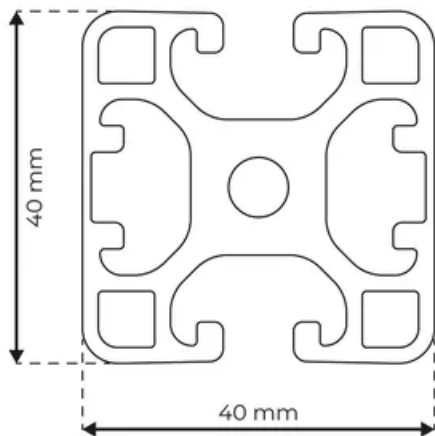

## Profile 8 40x40 Light 2N180

**System:** 40 - Slot 8  
**Dimensions:** 40x40  
**Length (mm):** 6000  
**Material Quality:** Light  
**Profile Type:** Closed

## General Data

Designation	System	I <sub>x</sub> (cm <sup>4</sup> )	I <sub>y</sub> (cm <sup>4</sup> )	W <sub>x</sub> (cm <sup>3</sup> )	W <sub>y</sub> (cm <sup>3</sup> )
RP1310	40 - Slot 8	9.1	10.01	4.55	5.03

Designation	A (cm <sup>2</sup> )	Mass (kg/m)
RP1310	6.74	1.83