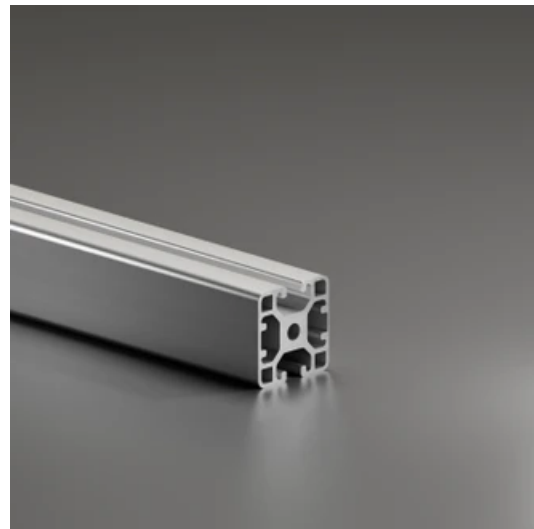

## Profile 8 40x40 Light 2N180

**System:** 40 - Slot 8  
**Dimensions:** 40x40  
**Length (mm):** 6000  
**Material Quality:** Light  
**Profile Type:** Closed