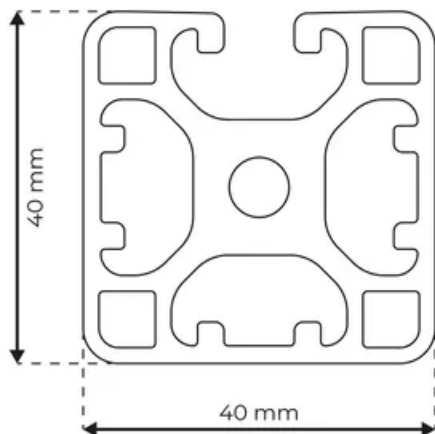

## Profile 8 40x40 Light 3N

**System:** 40 - Slot 8  
**Dimensions:** 40x40  
**Length (mm):** 6000  
**Material Quality:** Light  
**Profile Type:** Closed

## General Data

Designation	System	Ix (cm <sup>4</sup> )	Iy (cm <sup>4</sup> )	Wx (cm <sup>3</sup> )	Wy (cm <sup>3</sup> )
RP1302	40 - Slot 8	9.82	10.52	5.05	5.26

Designation	A (cm <sup>2</sup> )	Mass (kg/m)
RP1302	7.04	1.91