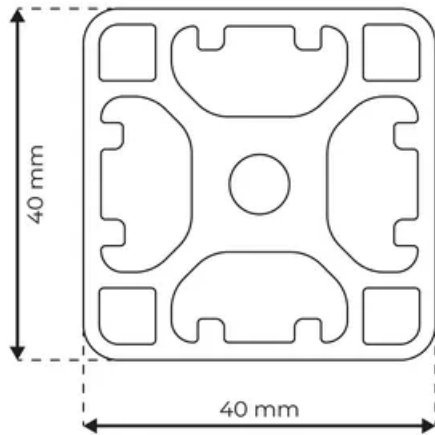

Profile 8 40x40 Light 4N

System: 40 - Slot 8
Dimensions: 40x40
Length (mm): 6000
Material Quality: Light
Profile Type: Closed

General Data

Designation	System	I_x (cm ⁴)	I_y (cm ⁴)	W_x (cm ³)	W_y (cm ³)
RP1301	40 - Slot 8	10.57	10.55	5.28	5.27

Designation	A (cm ²)	Mass (kg/m)
RP1301	7.24	1.96