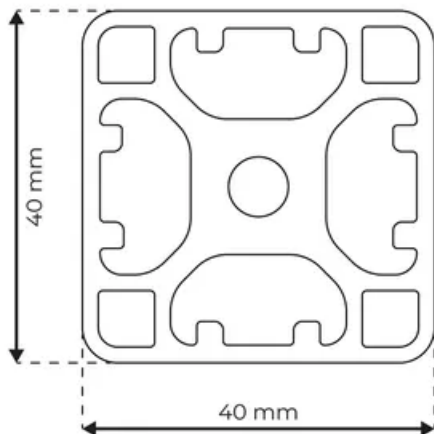

## Profile 8 40x40 Light 4N

**System:** 40 - Slot 8  
**Dimensions:** 40x40  
**Length (mm):** 6000  
**Material Quality:** Light  
**Profile Type:** Closed

## General Data

Designation	System	I <sub>x</sub> (cm <sup>4</sup> )	I <sub>y</sub> (cm <sup>4</sup> )	W <sub>x</sub> (cm <sup>3</sup> )	W <sub>y</sub> (cm <sup>3</sup> )
RP1301	40 - Slot 8	10.57	10.55	5.28	5.27

Designation	A (cm <sup>2</sup> )	Mass (kg/m)
RP1301	7.24	1.96