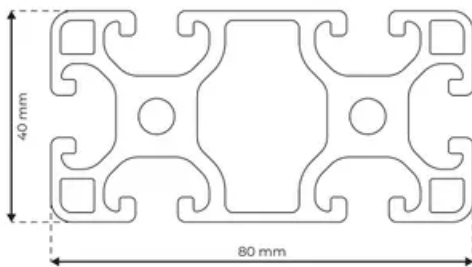

Profile 8 80x40 Light

System: 40 - Slot 8
Dimensions: 40x80
Length (mm): 6000
Material Quality: Light
Profile Type: Open

General Data

Designation	System	I _x (cm ⁴)	I _y (cm ⁴)	W _x (cm ³)	W _y (cm ³)
RP1140	40 - Slot 8	17.14	70.04	8.57	17.51

Designation	A (cm ²)	Mass (kg/m)
RP1140	11.56	3.13