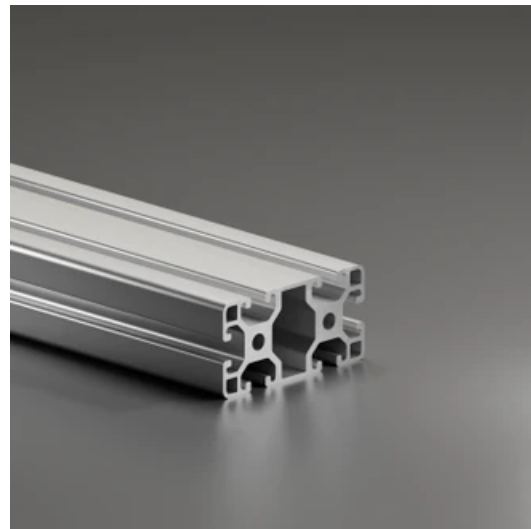

Profile 8 80x40 Light

System: 40 - Slot 8
Dimensions: 40x80
Length (mm): 6000
Material Quality: Light
Profile Type: Open

General Data

Designation	System	I _x (cm ⁴)	I _y (cm ⁴)	W _x (cm ³)	W _y (cm ³)
RP1140	40 - Slot 8	17.14	70.04	8.57	17.51

Designation	A (cm ²)	Mass (kg/m)
RP1140	11.56	3.13