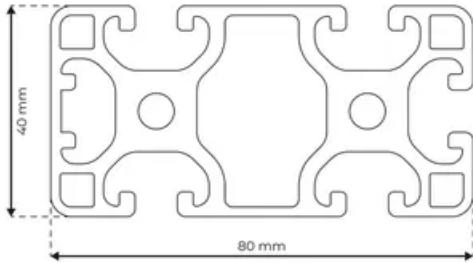

## Profile 8 80x40 Light 1N

**System:** 40 - Slot 8  
**Dimensions:** 40x80  
**Length (mm):** 6000  
**Material Quality:** Light  
**Profile Type:** Closed

## General Data

Designation	System	$I_x$ (cm <sup>4</sup> )	$I_y$ (cm <sup>4</sup> )	$W_x$ (cm <sup>3</sup> )	$W_y$ (cm <sup>3</sup> )
RP1330	40 - Slot 8	17.13	72.91	8.56	17.93

Designation	A (cm <sup>2</sup> )	Mass (kg/m)
RP1330	11.73	3.19