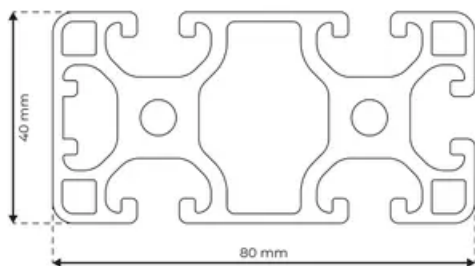

## Profile 8 80x40 Light 1N

**System:** 40 - Slot 8  
**Dimensions:** 40x80  
**Length (mm):** 6000  
**Material Quality:** Light  
**Profile Type:** Closed

## General Data

Designation	System	I <sub>x</sub> (cm <sup>4</sup> )	I <sub>y</sub> (cm <sup>4</sup> )	W <sub>x</sub> (cm <sup>3</sup> )	W <sub>y</sub> (cm <sup>3</sup> )
RP1330	40 - Slot 8	17.13	72.91	8.56	17.93

Designation	A (cm <sup>2</sup> )	Mass (kg/m)
RP1330	11.73	3.19