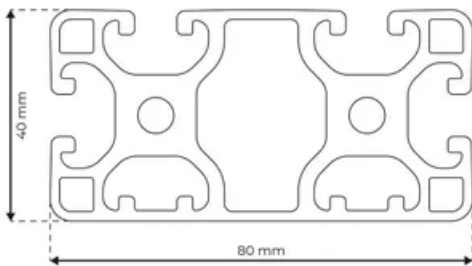

Profile 8 80x40 Light 2N

System: 40 - Slot 8
Dimensions: 40x80
Length (mm): 6000
Material Quality: Light
Profile Type: Closed

General Data

Designation	System	Ix (cm ⁴)	Iy (cm ⁴)	Wx (cm ³)	Wy (cm ³)
RP1350	40 - Slot 8	18.51	71.63	8.97	17.91

Designation	A (cm ²)	Mass (kg/m)
RP1350	11.91	3.24