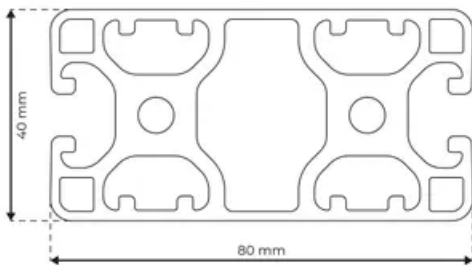

Profile 8 80x40 Light 4N180

System: 40 - Slot 8
Dimensions: 40x80
Length (mm): 6000
Material Quality: Light
Profile Type: Closed

General Data

Designation	System	Ix (cm ⁴)	Iy (cm ⁴)	Wx (cm ³)	Wy (cm ³)
RP1361	40 - Slot 8	20.04	73.31	10.02	18.33

Designation	A (cm ²)	Mass (kg/m)
RP1361	12.34	3.35