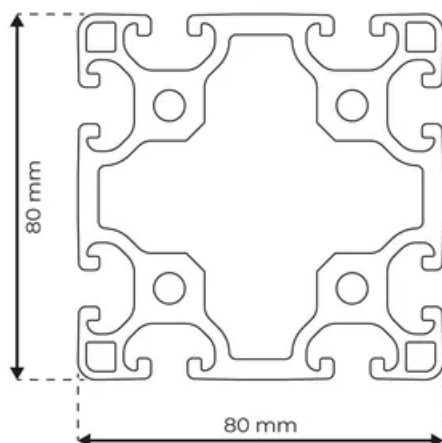

Profile 8 80x80 Light

System: 40 - Slot 8
Dimensions: 80x80
Length (mm): 6000
Material Quality: Light
Profile Type: Open

General Data

Designation	System	Ix (cm ⁴)	Iy (cm ⁴)	Wx (cm ³)	Wy (cm ³)
RP1170	40 - Slot 8	135.32	135.32	33.83	33.83

Designation	A (cm ²)	Mass (kg/m)
RP1170	19.83	5.38