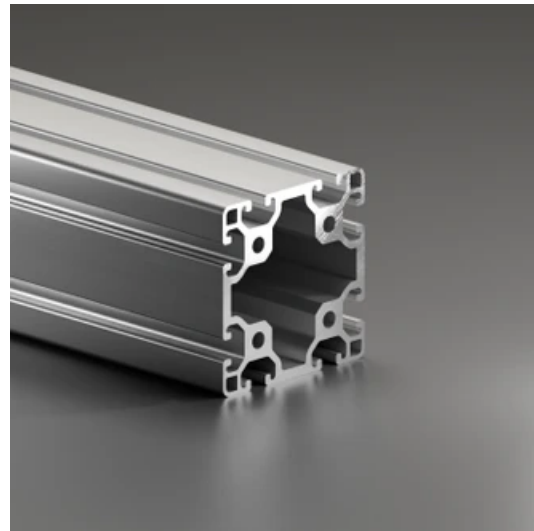

## Profile 8 80x80 Light

**System:** 40 - Slot 8  
**Dimensions:** 80x80  
**Length (mm):** 6000  
**Material Quality:** Light  
**Profile Type:** Open