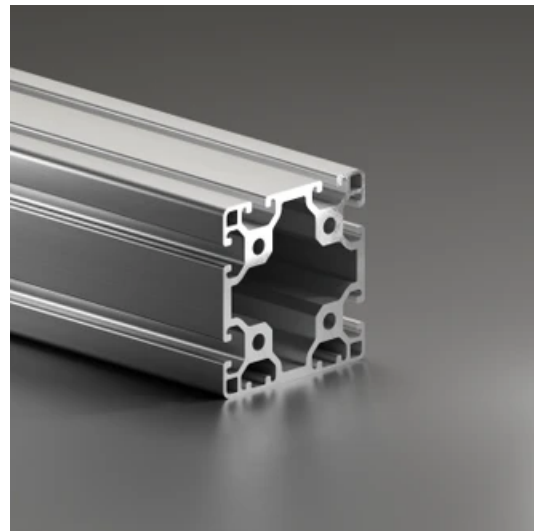

Profile 8 80x80 Light 2N

System: 40 - Slot 8
Dimensions: 80x80
Length (mm): 6000
Material Quality: Light
Profile Type: Closed

General Data

Designation	System	I _x (cm ⁴)	I _y (cm ⁴)	W _x (cm ³)	W _y (cm ³)
RP1185	40 - Slot 8	140.29	136.41	34.5	34.1

Designation	A (cm ²)	Mass (kg/m)
RP1185	20.13	5.46