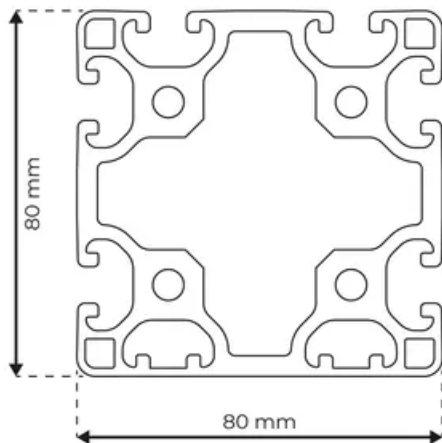

Profile 8 80x80 Light 2N

System: 40 - Slot 8
Dimensions: 80x80
Length (mm): 6000
Material Quality: Light
Profile Type: Closed

General Data

Designation	System	I _x (cm ⁴)	I _y (cm ⁴)	W _x (cm ³)	W _y (cm ³)
RP1185	40 - Slot 8	140.29	136.41	34.5	34.1

Designation	A (cm ²)	Mass (kg/m)
RP1185	20.13	5.46