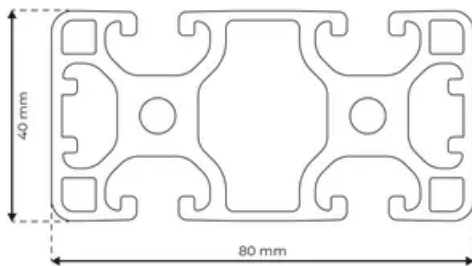

Profile 8 80x40 Light 2N180

System: 40 - Slot 8
Dimensions: 40x80
Length (mm): 6000
Material Quality: Light
Profile Type: Closed

General Data

Designation	System	Ix (cm ⁴)	Iy (cm ⁴)	Wx (cm ³)	Wy (cm ³)
RP1331	40 - Slot 8	17.29	76.18	8.65	19.04

Designation	A (cm ²)	Mass (kg/m)
RP1331	11.97	3.26