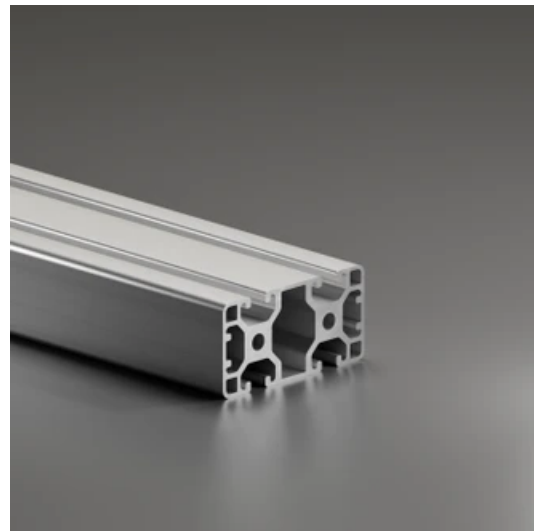

Profile 8 80x40 Light 2N180

System: 40 - Slot 8
Dimensions: 40x80
Length (mm): 6000
Material Quality: Light
Profile Type: Closed

General Data

Designation	System	Ix (cm ⁴)	Iy (cm ⁴)	Wx (cm ³)	Wy (cm ³)
RP1331	40 - Slot 8	17.29	76.18	8.65	19.04

Designation	A (cm ²)	Mass (kg/m)
RP1331	11.97	3.26