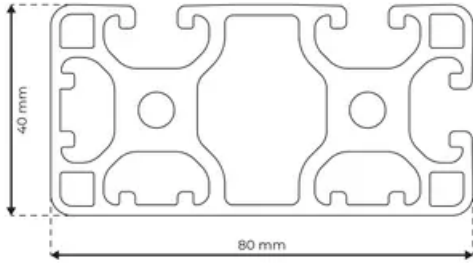

Profile 8 80x40 Light 3N90

System: 40 - Slot 8
Dimensions: 40x80
Length (mm): 6000
Material Quality: Light
Profile Type: Closed

General Data

Designation	System	I_x (cm ⁴)	I_y (cm ⁴)	W_x (cm ³)	W_y (cm ³)
RP1360	40 - Slot 8	18.71	74.71	9.04	18.41

Designation	A (cm ²)	Mass (kg/m)
RP1360	12.27	3.32