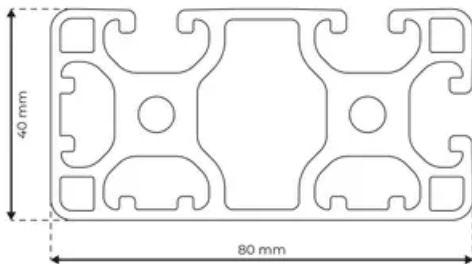

Profile 8 80x40 Light 3N90

System: 40 - Slot 8
Dimensions: 40x80
Length (mm): 6000
Material Quality: Light
Profile Type: Closed

General Data

Designation	System	Ix (cm ⁴)	Iy (cm ⁴)	Wx (cm ³)	Wy (cm ³)
RP1360	40 - Slot 8	18.71	74.71	9.04	18.41

Designation	A (cm ²)	Mass (kg/m)
RP1360	12.27	3.32