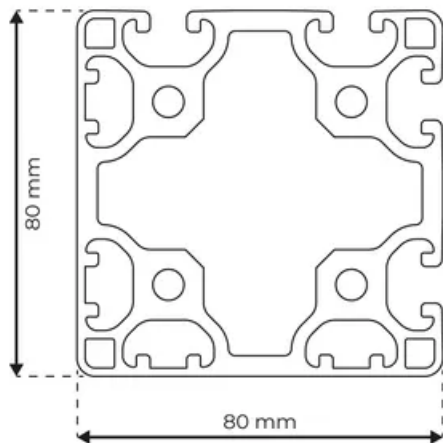

Profile 8 80x80 Light 4N90

System: 40 - Slot 8
Dimensions: 80x80
Length (mm): 6000
Material Quality: Light
Profile Type: Closed

General Data

Designation	System	I _x (cm ⁴)	I _y (cm ⁴)	W _x (cm ³)	W _y (cm ³)
RP1165	40 - Slot 8	141.66	141.66	34.85	34.85

Designation	A (cm ²)	Mass (kg/m)
RP1165	20.46	5.55