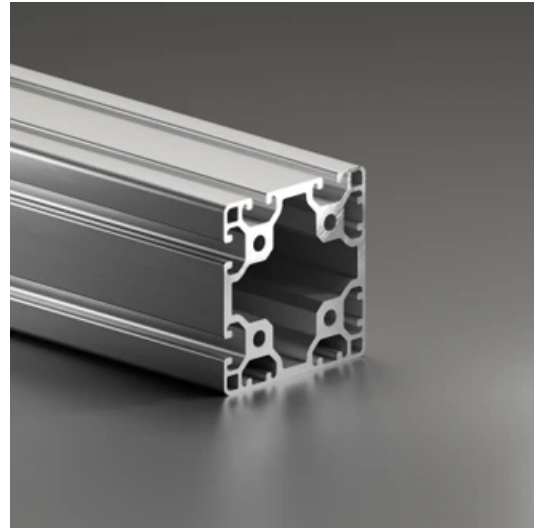

Profile 8 80x80 Light 4N90

System: 40 - Slot 8
Dimensions: 80x80
Length (mm): 6000
Material Quality: Light
Profile Type: Closed

General Data

Designation	System	I _x (cm ⁴)	I _y (cm ⁴)	W _x (cm ³)	W _y (cm ³)
RP1165	40 - Slot 8	141.66	141.66	34.85	34.85

Designation	A (cm ²)	Mass (kg/m)
RP1165	20.46	5.55