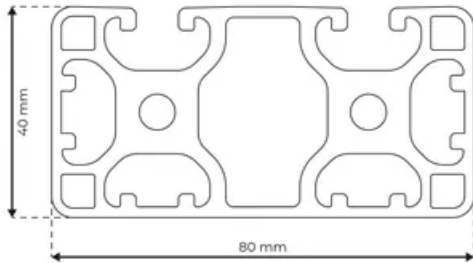

Profile 8 80x40 Light 4N270

System: 40 - Slot 8
Dimensions: 40x80
Length (mm): 6000
Material Quality: Light
Profile Type: Closed

General Data

| Designation | System | I_x (cm ⁴) | I_y (cm ⁴) | W_x (cm ³) | W_y (cm ³) |
|-------------|-------------|--------------------------|--------------------------|--------------------------|--------------------------|
| RP1362 | 40 - Slot 8 | 18.74 | 77.52 | 9.09 | 19.38 |

| Designation | A (cm ²) | Mass (kg/m) |
|-------------|----------------------|-------------|
| RP1362 | 12.45 | 3.37 |