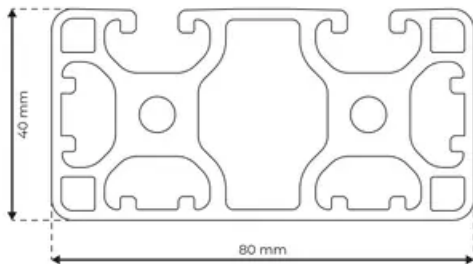

Profile 8 80x40 Light 4N270

System: 40 - Slot 8
Dimensions: 40x80
Length (mm): 6000
Material Quality: Light
Profile Type: Closed

General Data

Designation	System	Ix (cm ⁴)	Iy (cm ⁴)	Wx (cm ³)	Wy (cm ³)
RP1362	40 - Slot 8	18.74	77.52	9.09	19.38

Designation	A (cm ²)	Mass (kg/m)
RP1362	12.45	3.37