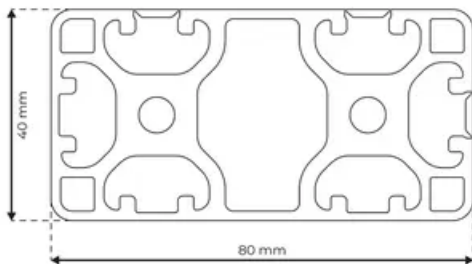

Profile 8 80x40 Light 6N

System: 40 - Slot 8
Dimensions: 40x80
Length (mm): 6000
Material Quality: Light
Profile Type: Closed

General Data

Designation	System	Ix (cm ⁴)	Iy (cm ⁴)	Wx (cm ³)	Wy (cm ³)
RP1385	40 - Slot 8	19.38	76.96	9.65	19.2

Designation	A (cm ²)	Mass (kg/m)
RP1385	12.42	3.35