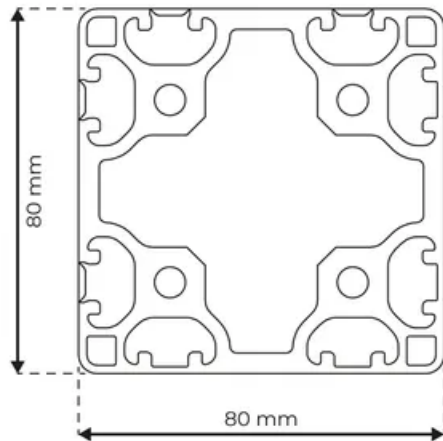

## Profile 8 80x80 Light 8N

**System:** 40 - Slot 8  
**Dimensions:** 80x80  
**Length (mm):** 6000  
**Material Quality:** Light  
**Profile Type:** Closed

## General Data

Designation	System	$I_x$ (cm <sup>4</sup> )	$I_y$ (cm <sup>4</sup> )	$W_x$ (cm <sup>3</sup> )	$W_y$ (cm <sup>3</sup> )
RP1195	40 - Slot 8	146.7	146.7	36.4	36.6

Designation	A (cm <sup>2</sup> )	Mass (kg/m)
RP1195	20.98	5.69