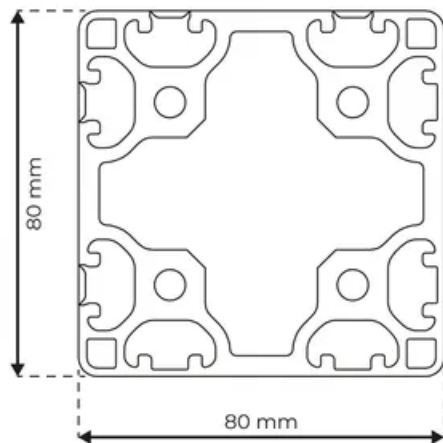

Profile 8 80x80 Light 8N

System: 40 - Slot 8
Dimensions: 80x80
Length (mm): 6000
Material Quality: Light
Profile Type: Closed

General Data

Designation	System	Ix (cm ⁴)	Iy (cm ⁴)	Wx (cm ³)	Wy (cm ³)
RP1195	40 - Slot 8	146.7	146.7	36.6	36.6

Designation	A (cm ²)	Mass (kg/m)
RP1195	20.98	5.66