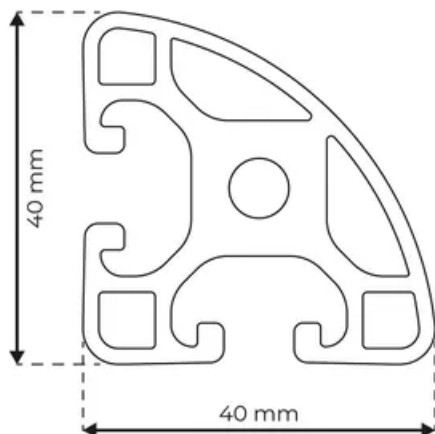

Profile 8 40x40R Light

System: 40 - Slot 8

Dimensions: 40x40R

Length (mm): 6000

Material Quality: Light

Profile Type: Radiused

General Data

Designation	System	I _x (cm ⁴)	I _y (cm ⁴)	W _x (cm ³)	W _y (cm ³)
RP1370	40 - Slot 8	6.7	6.7	3.03	3.03

Designation	A (cm ²)	Mass (kg/m)
RP1370	5.7	1.55