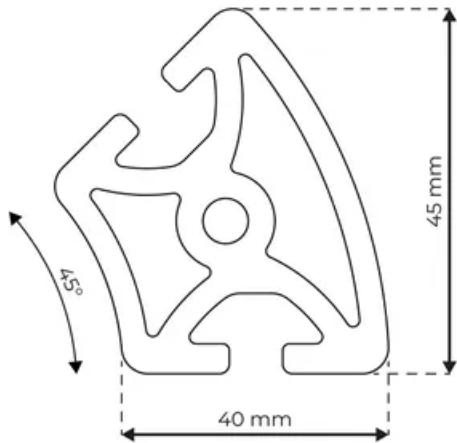

Profile 8 40x45°R Light

System: 40 - Slot 8
Dimensions: R40/80 45°
Length (mm): 6000
Material Quality: Light
Profile Type: Radiused

General Data

Designation	System	Ix (cm ⁴)	Iy (cm ⁴)	Wx (cm ³)	Wy (cm ³)
RP1420	40 - Slot 8	22.31	16.53	7.04	6.9

Designation	A (cm ²)	Mass (kg/m)
RP1420	10.17	2.76