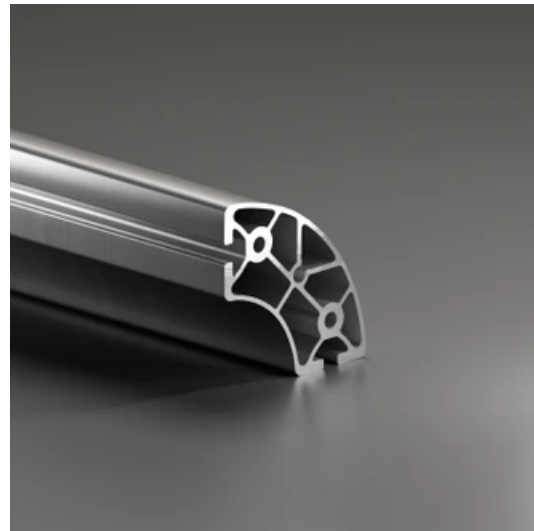

Profile 8 40x90°R Light

System: 40 - Slot 8
Dimensions: R40/80 90°
Length (mm): 6000
Material Quality: Light
Profile Type: Radiused

General Data

Designation	System	I_x (cm ⁴)	I_y (cm ⁴)	W_x (cm ³)	W_y (cm ³)
RP1440	40 - Slot 8	69.33	69.33	17.09	17.09

Designation	A (cm ²)	Mass (kg/m)
RP1440	12.7	3.44