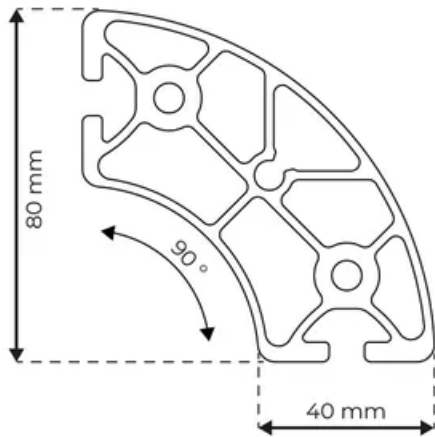

Profile 8 40x90°R Light

System: 40 - Slot 8
Dimensions: R40/80 90°
Length (mm): 6000
Material Quality: Light
Profile Type: Radiused

General Data

Designation	System	I_x (cm ⁴)	I_y (cm ⁴)	W_x (cm ³)	W_y (cm ³)
RP1440	40 - Slot 8	69.33	69.33	17.09	17.09

Designation	A (cm ²)	Mass (kg/m)
RP1440	12.7	3.44