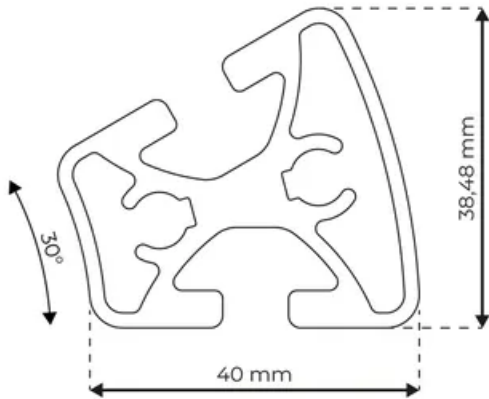

## Profile 8 40x30°R Light

**System:** 40 - Slot 8  
**Dimensions:** R40/80 30°  
**Length (mm):** 6000  
**Material Quality:** Light  
**Profile Type:** Radiused

## General Data

Designation	System	Ix (cm <sup>4</sup> )	Iy (cm <sup>4</sup> )	Wx (cm <sup>3</sup> )	Wy (cm <sup>3</sup> )
RP1410	40 - Slot 8	5.63	7	2.48	3.32

Designation	A (cm <sup>2</sup> )	Mass (kg/m)
RP1410	5.3	1.44