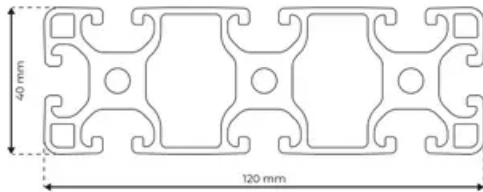

Profile 8 120x40 Light

System: 40 - Slot 8

Dimensions: 40x120

Length (mm): 6000

Material Quality: Light

Profile Type: Open

General Data

Designation	System	Ix (cm ⁴)	Iy (cm ⁴)	Wx (cm ³)	Wy (cm ³)
RP1155	40 - Slot 8	23.66	219.92	11.83	36.65

Designation	A (cm ²)	Mass (kg/m)
RP1155	15.86	4.30