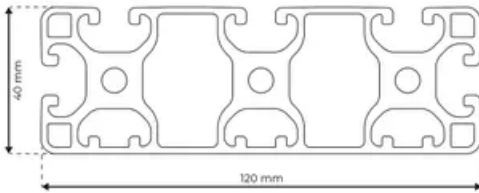

Profile 8 120x40 Light 3N

System: 40 - Slot 8
Dimensions: 40x120
Length (mm): 6000
Material Quality: Light
Profile Type: Closed

General Data

Designation	System	Ix (cm ⁴)	Iy (cm ⁴)	Wx (cm ³)	Wy (cm ³)
RP1560	40 - Slot 8	25.63	226	12.42	37.67

Designation	A (cm ²)	Mass (kg/m)
RP1560	16.4	4.43