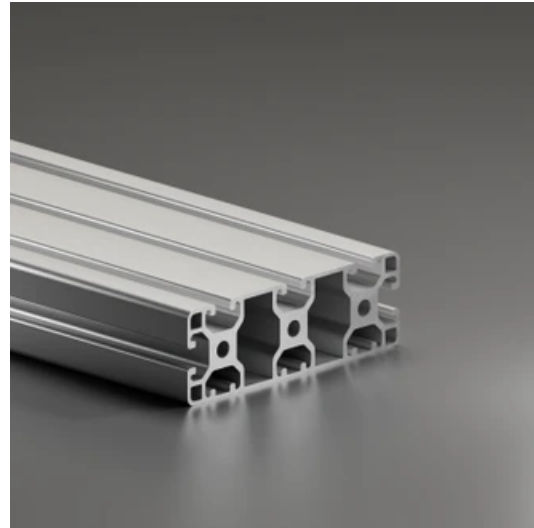

Profile 8 120x40 Light 3N

System: 40 - Slot 8
Dimensions: 40x120
Length (mm): 6000
Material Quality: Light
Profile Type: Closed

General Data

Designation	System	Ix (cm ⁴)	Iy (cm ⁴)	Wx (cm ³)	Wy (cm ³)
RP1560	40 - Slot 8	25.63	226	12.42	37.67

Designation	A (cm ²)	Mass (kg/m)
RP1560	16.4	4.43