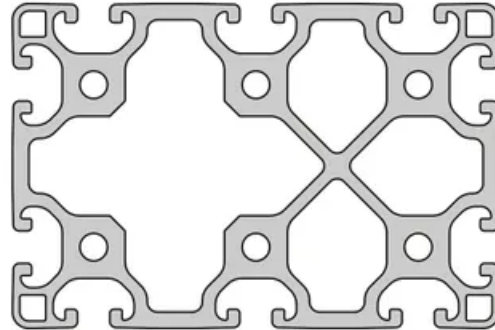

## Profile 8 120x80 Light

**System:** 40 - Slot 8  
**Dimensions:** 80x120  
**Length (mm):** 6000  
**Material Quality:** Light  
**Profile Type:** Open

## General Data

Designation	System	Ix (cm <sup>4</sup> )	Iy (cm <sup>4</sup> )	Wx (cm <sup>3</sup> )	Wy (cm <sup>3</sup> )
RP1190	40 - Slot 8	201.78	420.92	50.44	68.28

Designation	A (cm <sup>2</sup> )	Mass (kg/m)
RP1190	29.89	8.10