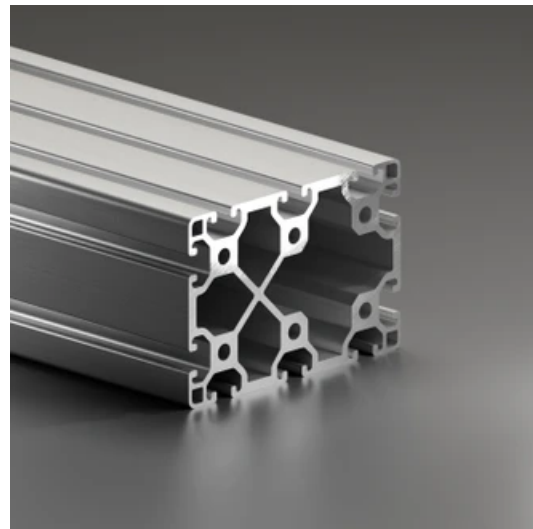

## Profile 8 120x80 Light

**System:** 40 - Slot 8  
**Dimensions:** 80x120  
**Length (mm):** 6000  
**Material Quality:** Light  
**Profile Type:** Open

## General Data

Designation	System	Ix (cm <sup>4</sup> )	Iy (cm <sup>4</sup> )	Wx (cm <sup>3</sup> )	Wy (cm <sup>3</sup> )
RP1190	40 - Slot 8	201.78	420.92	50.44	68.28

Designation	A (cm <sup>2</sup> )	Mass (kg/m)
RP1190	29.89	8.10