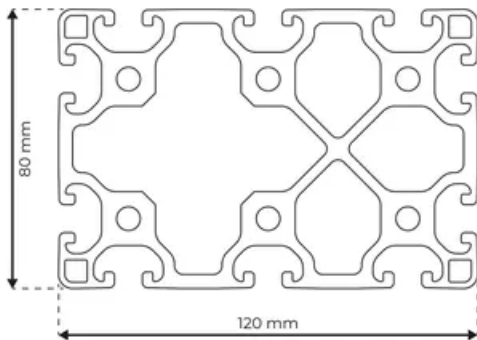

## Profile 8 120x80 Light

**System:** 40 - Slot 8  
**Dimensions:** 80x120  
**Length (mm):** 6000  
**Material Quality:** Light  
**Profile Type:** Open

## General Data

Designation	System	Ix (cm <sup>4</sup> )	Iy (cm <sup>4</sup> )	Wx (cm <sup>3</sup> )	Wy (cm <sup>3</sup> )
RP1190	40 - Slot 8	201.78	420.92	50.44	68.28

Designation	A (cm <sup>2</sup> )	Mass (kg/m)
RP1190	29.89	8.10