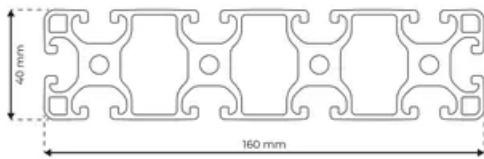

Profile 8 160x40 Light

System: 40 - Slot 8

Dimensions: 40x160

Length (mm): 6000

Material Quality: Light

Profile Type: Open

General Data

Designation	System	Ix (cm ⁴)	Iy (cm ⁴)	Wx (cm ³)	Wy (cm ³)
RP1160	40 - Slot 8	30.95	496.89	15.48	62.11

Designation	A (cm ²)	Mass (kg/m)
RP1160	20.54	5.57