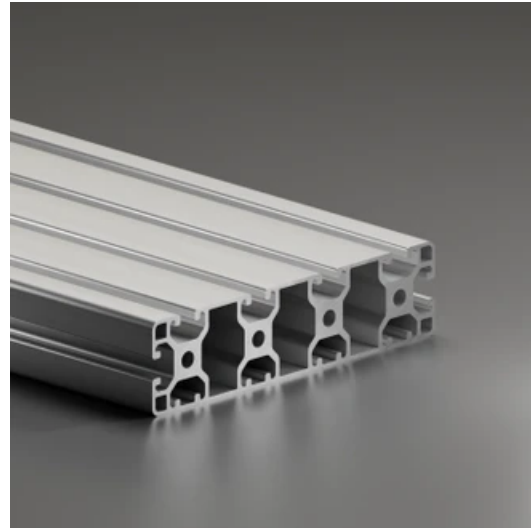

## Profile 8 160x40 Light 4N

**System:** 40 - Slot 8  
**Dimensions:** 40x160  
**Length (mm):** 6000  
**Material Quality:** Light  
**Profile Type:** Closed

## General Data

Designation	System	I <sub>x</sub> (cm <sup>4</sup> )	I <sub>y</sub> (cm <sup>4</sup> )	W <sub>x</sub> (cm <sup>3</sup> )	W <sub>y</sub> (cm <sup>3</sup> )
RP1380	40 - Slot 8	33.58	511.87	16.26	63.98