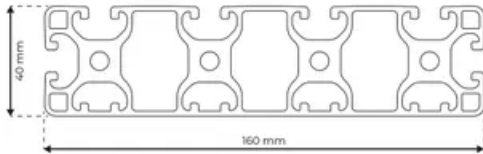

## Profile 8 160x40 Light 4N

**System:** 40 - Slot 8  
**Dimensions:** 40x160  
**Length (mm):** 6000  
**Material Quality:** Light  
**Profile Type:** Closed

## General Data

Designation	System	I <sub>x</sub> (cm <sup>4</sup> )	I <sub>y</sub> (cm <sup>4</sup> )	W <sub>x</sub> (cm <sup>3</sup> )	W <sub>y</sub> (cm <sup>3</sup> )
RP1380	40 - Slot 8	33.58	511.87	16.26	63.98

Designation	A (cm <sup>2</sup> )	Mass (kg/m)
RP1380	21.27	5.77