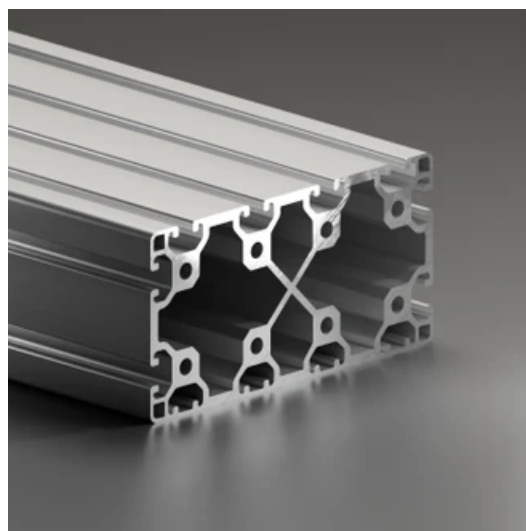

Profile 8 160x80 Light 4N

System: 40 - Slot 8
Dimensions: 80x160
Length (mm): 6000
Material Quality: Light
Profile Type: Closed

General Data

Designation	System	Ix (cm ⁴)	Iy (cm ⁴)	Wx (cm ³)	Wy (cm ³)
RP1396	40 - Slot 8	277.85	924.15	68.19	115.49

Designation	A (cm ²)	Mass (kg/m)
RP1396	38.3	10.38