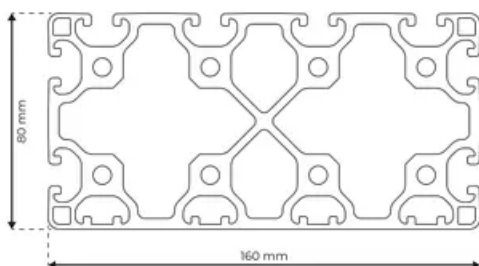

Profile 8 160x80 Light 4N

System: 40 - Slot 8
Dimensions: 80x160
Length (mm): 6000
Material Quality: Light
Profile Type: Closed

General Data

Designation	System	Ix (cm ⁴)	Iy (cm ⁴)	Wx (cm ³)	Wy (cm ³)
RP1396	40 - Slot 8	277.85	924.15	68.19	115.49

Designation	A (cm ²)	Mass (kg/m)
RP1396	38.3	10.38