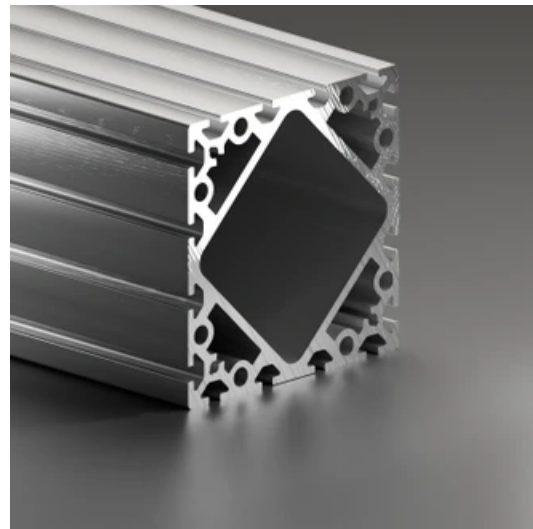

## Profile 8 160x160 Light

**System:** 40 - Slot 8  
**Dimensions:** 160x160  
**Length (mm):** 6000  
**Material Quality:** Light  
**Profile Type:** Open