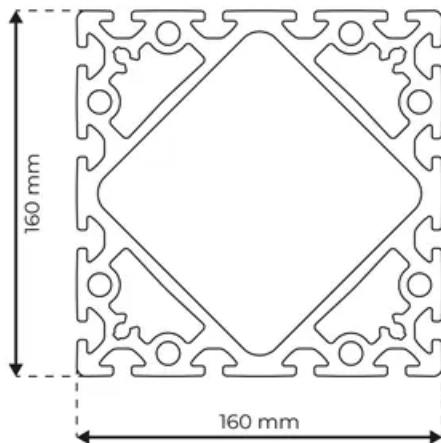

## Profile 8 160x160 Light

**System:** 40 - Slot 8  
**Dimensions:** 160x160  
**Length (mm):** 6000  
**Material Quality:** Light  
**Profile Type:** Open

## General Data

Designation	System	Ix (cm <sup>4</sup> )	Iy (cm <sup>4</sup> )	Wx (cm <sup>3</sup> )	Wy (cm <sup>3</sup> )
RP1397	40 - Slot 8	267.06	909.03	66.76	113.63

Designation	A (cm <sup>2</sup> )	Mass (kg/m)
RP1397	37.46	10.14