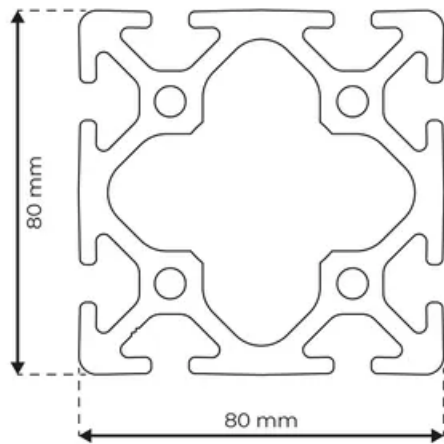

Profile 8 80x80 Normal

System: 40 - Slot 8
Dimensions: 80x80
Length (mm): 6000
Material Quality: Normal
Profile Type: Open

General Data

Designation	System	I_x (cm ⁴)	I_y (cm ⁴)	W_x (cm ³)	W_y (cm ³)
RP1070	40 - Slot 8	187.99	187.99	47	47

Designation	A (cm ²)	Mass (kg/m)
RP1070	26.52	7.19