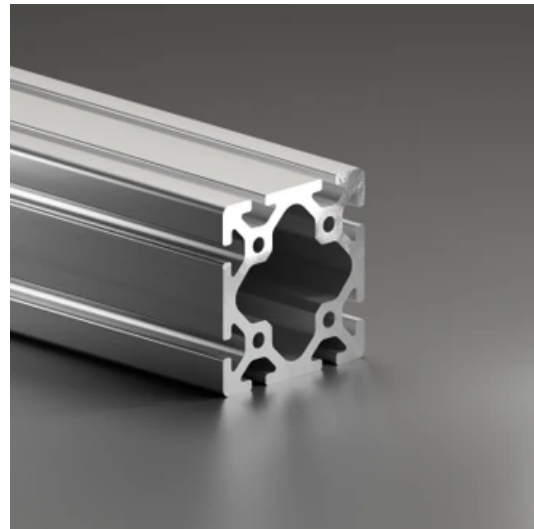

Profile 8 80x80 Normal

System: 40 - Slot 8
Dimensions: 80x80
Length (mm): 6000
Material Quality: Normal
Profile Type: Open

General Data

Designation	System	I_x (cm ⁴)	I_y (cm ⁴)	W_x (cm ³)	W_y (cm ³)
RP1070	40 - Slot 8	187.99	187.99	47	47

Designation	A (cm ²)	Mass (kg/m)
RP1070	26.52	7.19