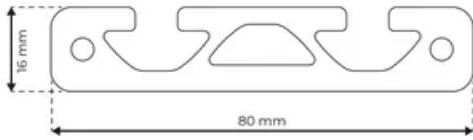

Profile 8 80x16 Normal

System: 40 - Slot 8
Dimensions: 16x80
Length (mm): 6000
Material Quality: Normal
Profile Type: Open

General Data

Designation	System	Ix (cm ⁴)	Iy (cm ⁴)	Wx (cm ³)	Wy (cm ³)
RP1020	40 - Slot 8	2.21	49.65	2.55	12.41

Designation	A (cm ²)	Mass (kg/m)
RP1020	8.11	2.20