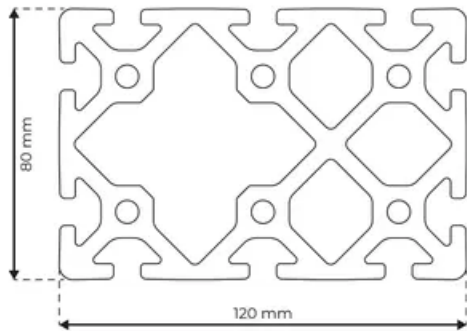

Profile 8 120x80 Normal

System: 40 - Slot 8
Dimensions: 80x120
Length (mm): 6000
Material Quality: Normal
Profile Type: Open

General Data

Designation	System	I_x (cm ⁴)	I_y (cm ⁴)	W_x (cm ³)	W_y (cm ³)
RP1080	40 - Slot 8	271.19	568.99	67.8	98.12

Designation	A (cm ²)	Mass (kg/m)
RP1080	39.31	10.65