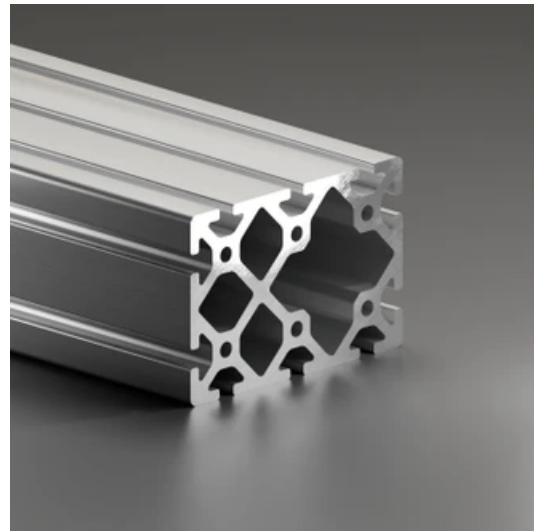

Profile 8 120x80 Normal

System: 40 - Slot 8
Dimensions: 80x120
Length (mm): 6000
Material Quality: Normal
Profile Type: Open

General Data

Designation	System	I_x (cm ⁴)	I_y (cm ⁴)	W_x (cm ³)	W_y (cm ³)
RP1080	40 - Slot 8	271.19	568.99	67.8	98.12

Designation	A (cm ²)	Mass (kg/m)
RP1080	39.31	10.65