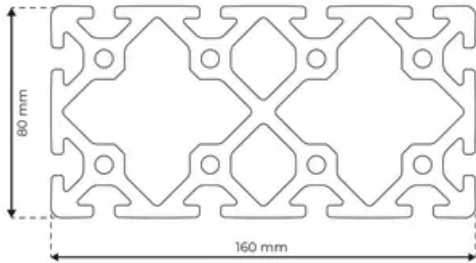

Profile 8 160x80 Normal

System: 40 - Slot 8
Dimensions: 80x160
Length (mm): 6000
Material Quality: Normal
Profile Type: Open

General Data

Designation	System	I_x (cm ⁴)	I_y (cm ⁴)	W_x (cm ³)	W_y (cm ³)
RP1090	40 - Slot 8	354.37	1204.61	88.59	150.58

Designation	A (cm ²)	Mass (kg/m)
RP1090	48.61	13.17