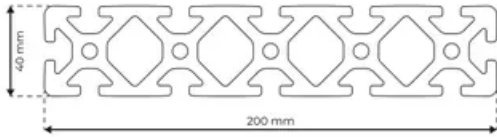

Profile 8 200x40 Normal

System: 40 - Slot 8
Dimensions: 40x200
Length (mm): 6000
Material Quality: Normal
Profile Type: Open

General Data

Designation	System	I_x (cm ⁴)	I_y (cm ⁴)	W_x (cm ³)	W_y (cm ³)
RP1065	40 - Slot 8	65.89	1415.83	32.94	141.58

Designation	A (cm ²)	Mass (kg/m)
RP1065	39.49	10.70