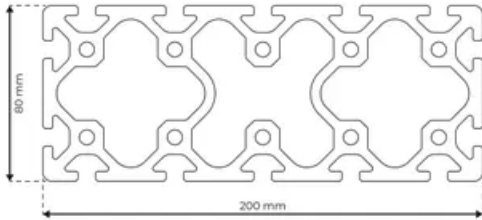

Profile 8 200x80 Normal

System: 40 - Slot 8
Dimensions: 80x200
Length (mm): 6000
Material Quality: Normal
Profile Type: Open

General Data

Designation	System	I_x (cm ⁴)	I_y (cm ⁴)	W_x (cm ³)	W_y (cm ³)
RP1091	40 - Slot 8	432.97	2203.6	108.24	220.36

Designation	A (cm ²)	Mass (kg/m)
RP1091	56.15	15.17