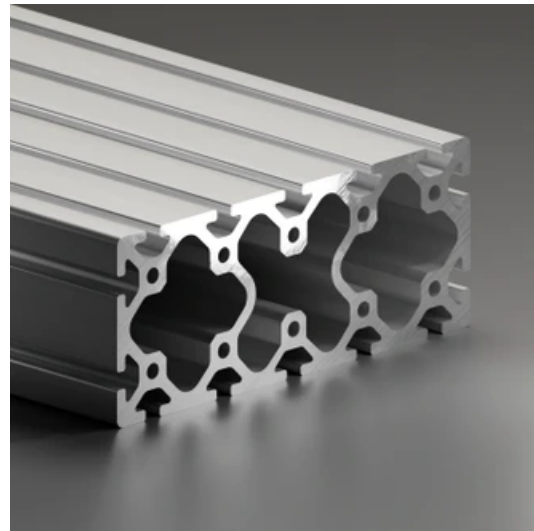

Profile 8 200x80 Normal

System: 40 - Slot 8
Dimensions: 80x200
Length (mm): 6000
Material Quality: Normal
Profile Type: Open

General Data

Designation	System	I_x (cm ⁴)	I_y (cm ⁴)	W_x (cm ³)	W_y (cm ³)
RP1091	40 - Slot 8	432.97	2203.6	108.24	220.36

Designation	A (cm ²)	Mass (kg/m)
RP1091	56.15	15.17