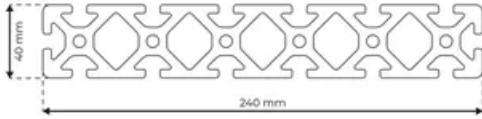

Profile 8 240x40 Normal

System: 40 - Slot 8
Dimensions: 40x240
Length (mm): 6000
Material Quality: Normal
Profile Type: Open

General Data

Designation	System	I_x (cm ⁴)	I_y (cm ⁴)	W_x (cm ³)	W_y (cm ³)
RP1067	40 - Slot 8	78.82	2404.93	39.41	200.41

Designation	A (cm ²)	Mass (kg/m)
RP1067	47.04	12.75