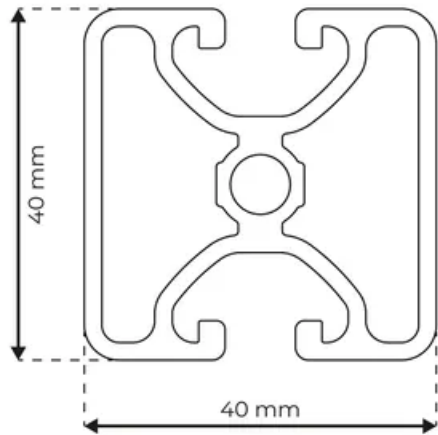

Profile 8 40x40 Ultralight 2N180

System: 40 - Slot 8
Dimensions: 40x40
Length (mm): 6000
Material Quality: Ultralight
Profile Type: Closed

General Data

Designation	System	I_x (cm ⁴)	I_y (cm ⁴)	W_x (cm ³)	W_y (cm ³)
RP1315	40 - Slot 8	8.12	8.76	4.06	4.38

Designation	A (cm ²)	Mass (kg/m)
RP1315	4.98	1.35