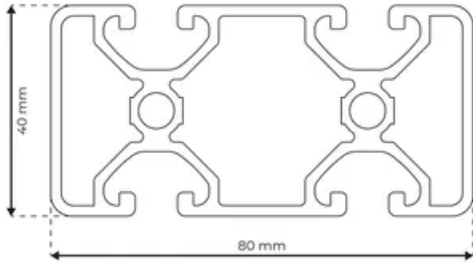

## Profile 8 80x40 Ultralight 2N180

**System:** 40 - Slot 8  
**Dimensions:** 40x80  
**Length (mm):** 6000  
**Material Quality:** Ultralight  
**Profile Type:** Closed

## General Data

Designation	System	$I_x$ (cm <sup>4</sup> )	$I_y$ (cm <sup>4</sup> )	$W_x$ (cm <sup>3</sup> )	$W_y$ (cm <sup>3</sup> )
RP1356	40 - Slot 8	15.94	55.4	7.97	13.85

Designation	A (cm <sup>2</sup> )	Mass (kg/m)
RP1356	8.49	2.30