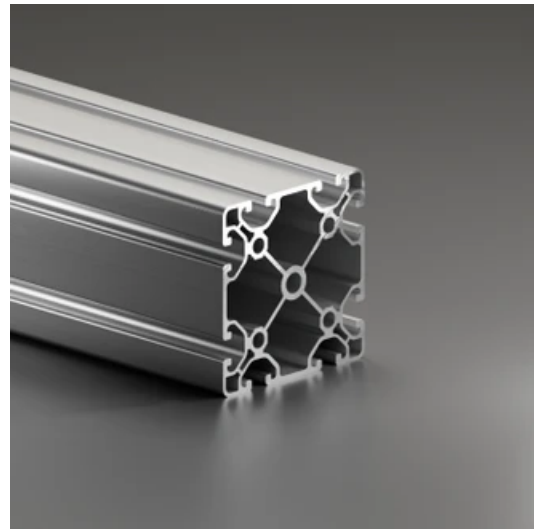

Profile 8 80x80 Ultralight

System: 40 - Slot 8
Dimensions: 80x80
Length (mm): 6000
Material Quality: Ultralight
Profile Type: Open

General Data

Designation	System	I_x (cm ⁴)	I_y (cm ⁴)	W_x (cm ³)	W_y (cm ³)
RP1175	40 - Slot 8	102.25	102.25	25.56	25.56

Designation	A (cm ²)	Mass (kg/m)
RP1175	16.12	4.22