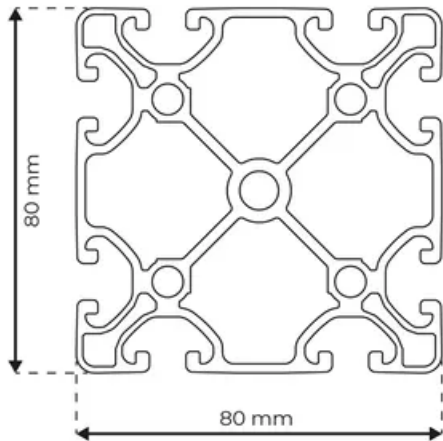

Profile 8 80x80 Ultralight

System: 40 - Slot 8
Dimensions: 80x80
Length (mm): 6000
Material Quality: Ultralight
Profile Type: Open

General Data

Designation	System	I_x (cm ⁴)	I_y (cm ⁴)	W_x (cm ³)	W_y (cm ³)
RP1175	40 - Slot 8	102.25	102.25	25.56	25.56

Designation	A (cm ²)	Mass (kg/m)
RP1175	16.12	4.22