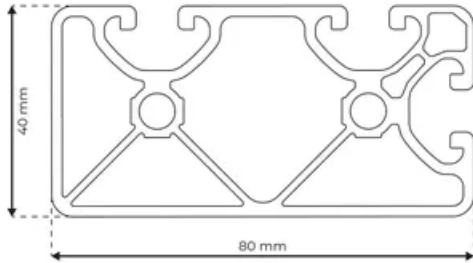

Profile 8 80x40 Ultralight 3N90

System: 40 - Slot 8
Dimensions: 40x80
Length (mm): 6000
Material Quality: Ultralight
Profile Type: Closed

General Data

Designation	System	I_x (cm ⁴)	I_y (cm ⁴)	W_x (cm ³)	W_y (cm ³)
RP1365	40 - Slot 8	15.92	56.24	8.12	14.34

Designation	A (cm ²)	Mass (kg/m)
RP1365	8.44	2.29