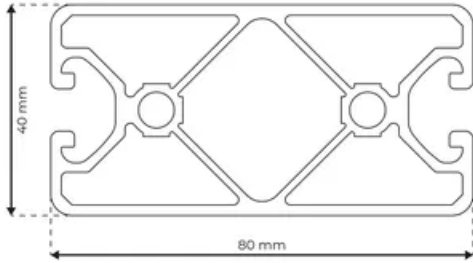

Profile 8 80x40 Ultralight 4N180

System: 40 - Slot 8
Dimensions: 40x80
Length (mm): 6000
Material Quality: Ultralight
Profile Type: Closed

General Data

Designation	System	I_x (cm ⁴)	I_y (cm ⁴)	W_x (cm ³)	W_y (cm ³)
RP1355	40 - Slot 8	15.77	56.38	7.89	14.09

Designation	A (cm ²)	Mass (kg/m)
RP1355	8.25	2.24