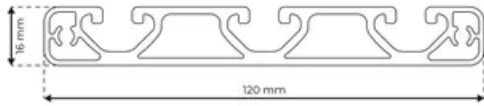

## Profile 8 120x16 Ultralight

**System:** 40 - Slot 8  
**Dimensions:** 16x120  
**Length (mm):** 6000  
**Material Quality:** Ultralight  
**Profile Type:** Open

## General Data

Designation	System	Ix (cm <sup>4</sup> )	Iy (cm <sup>4</sup> )	Wx (cm <sup>3</sup> )	Wy (cm <sup>3</sup> )
RP1019	40 - Slot 8	2.43	90.15	2.89	15.02

Designation	A (cm <sup>2</sup> )	Mass (kg/m)
RP1019	7.23	1.96