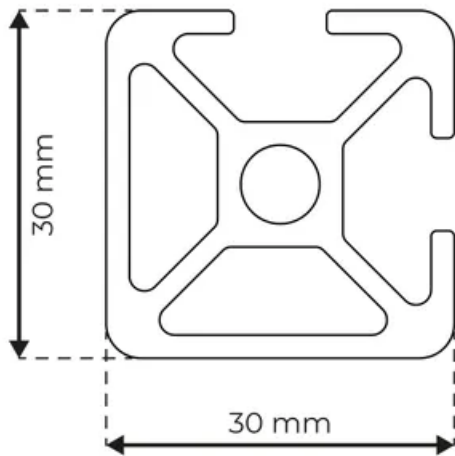

Profile 8 30x30 Light 2N90

System: 30 - Slot 8
Dimensions: 30x30
Length (mm): 6000
Material Quality: Light
Profile Type: Closed

General Data

Designation	System	I_x (cm ⁴)	I_y (cm ⁴)	W_x (cm ³)	W_y (cm ³)
RP2050	30 - Slot 8	3.44	3.44	2.20	2.20

Designation	A (cm ²)	Mass (kg/m)
RP2050	3.64	0.99