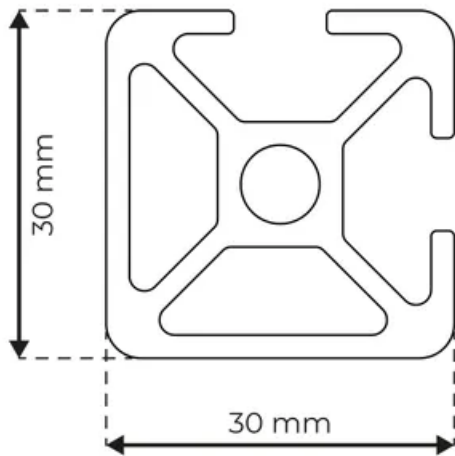

Profile 8 30x30 Ligth 2N90

System: 30 - Slot 8
Dimensions: 30x30
Length (mm): 6000
Material Quality: Light
Profile Type: Closed

General Data

Designation	System	I_x (cm ⁴)	I_y (cm ⁴)	W_x (cm ³)	W_y (cm ³)
RP2050	30 - Slot 8	3.44	3.44	2.20	2.20

Designation	A (cm ²)	Mass (kg/m)
RP2050	3.64	0.99