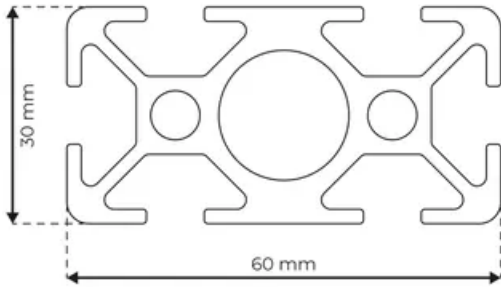

Profile 8 60x30 Light

System: 30 - Slot 8
Dimensions: 30x60
Length (mm): 6000
Material Quality: Light
Profile Type: Open

General Data

Designation	System	I_x (cm ⁴)	I_y (cm ⁴)	W_x (cm ³)	W_y (cm ³)
RP2020	30 - Slot 8	6.45	21.41	4.30	7.14

Designation	A (cm ²)	Mass (kg/m)
RP2020	6.78	1.84