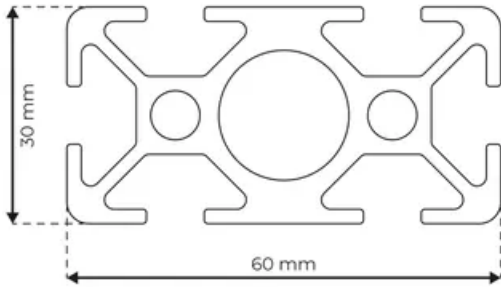

Profile 8 60x30 Light

System: 30 - Slot 8
Dimensions: 60x30
Length (mm): 6000
Material Quality: Light
Profile Type: Open

General Data

Designation	System	I_x (cm ⁴)	I_y (cm ⁴)	W_x (cm ³)	W_y (cm ³)
RP2020	30 - Slot 8	6.45	21.41	4.30	7.14

Designation	A (cm ²)	Mass (kg/m)
RP2020	6.78	1.84