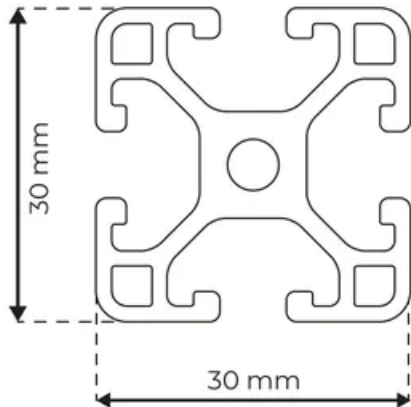

Profile 6 30x30 Light

System: 30 - Slot 6
Dimensions: 30x30
Length (mm): 6000
Material Quality: Light
Profile Type: Open

General Data

Designation	System	Ix (cm ⁴)	Iy (cm ⁴)	Wx (cm ³)	Wy (cm ³)
RP3060	30 - Slot 6	2.88	2.88	1.92	1.92

Designation	A (cm ²)	Mass (kg/m)
RP3060	3.34	0.9