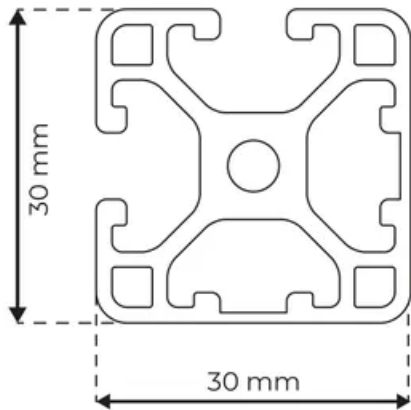

Profile 6 30x30 Light 2N90

System: 30 - Slot 6
Dimensions: 30x30
Length (mm): 6000
Material Quality: Light
Profile Type: Closed

General Data

Designation	System	I_x (cm ⁴)	I_y (cm ⁴)	W_x (cm ³)	W_y (cm ³)
RP3120	30 - Slot 6	3.02	3.02	1.98	1.98

Designation	A (cm ²)	Mass (kg/m)
RP3120	3.48	0.94