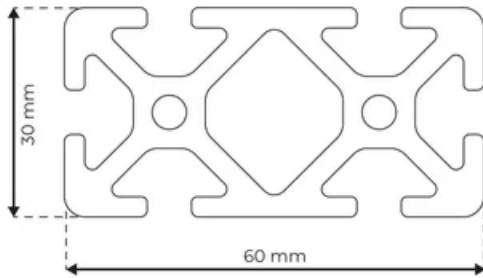

Profile 6 60x30 Normal

System: 30 - Slot 6
Dimensions: 60x30
Length (mm): 6000
Material Quality: Normal
Profile Type: Open

General Data

Designation	System	Ix (cm ⁴)	Iy (cm ⁴)	Wx (cm ³)	Wy (cm ³)
RP3020	30 - Slot 6	28.9	7.85	9.63	5.24

Designation	A (cm ²)	Mass (kg/m)
RP3020	8.32	2.24