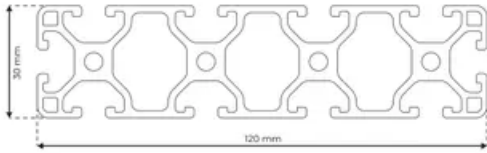

Profile 6 120x30 Light

System: 30 - Slot 6
Dimensions: 120x30
Length (mm): 6000
Material Quality: Light
Profile Type: Open

General Data

Designation	System	I_x (cm ⁴)	I_y (cm ⁴)	W_x (cm ³)	W_y (cm ³)
RP3080	30 - Slot 6	149.85	10.81	24.97	7.21

Designation	A (cm ²)	Mass (kg/m)
RP3080	11.34	3.06