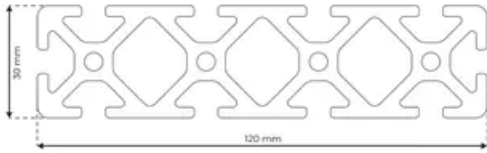

Profile 6 120x30 Normal

System: 30 - Slot 6
Dimensions: 120x30
Length (mm): 6000
Material Quality: Normal
Profile Type: Open

General Data

Designation	System	Ix (cm ⁴)	Iy (cm ⁴)	Wx (cm ³)	Wy (cm ³)
RP3030	30 - Slot 6	207.28	15.31	34.55	10.2

Designation	A (cm ²)	Mass (kg/m)
RP3030	15.73	4.26