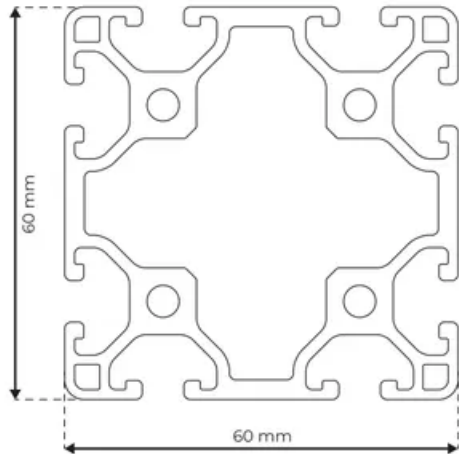

Profile 6 60x60 Light

System: 30 - Slot 6
Dimensions: 60x60
Length (mm): 6000
Material Quality: Light
Profile Type: Open

General Data

Designation	System	I_x (cm ⁴)	I_y (cm ⁴)	W_x (cm ³)	W_y (cm ³)
RP3090	30 - Slot 6	38.69	38.69	12.9	12.9

Designation	A (cm ²)	Mass (kg/m)
RP3090	9.71	2.62